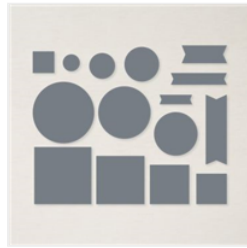

Stylish Shapes
Dies - 159183

Price: $30.00

Add to Cart