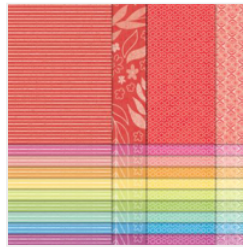

Price: \$30.00

Add to Cart

Brights 6" X 6"
(15.2 X 15.2 Cm)
Designer Series
Paper - 163775

Price: \$12.50

Add to Cart

Textured Metallic
12" X 12" (30.5 X
30.5 Cm) Specialty
Paper - 163772

Price: \$8.50

Add to Cart